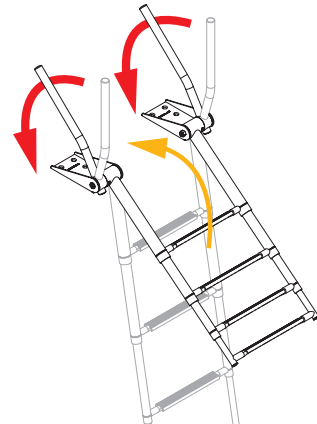

## EasyUp telescopic ladder

Installation above the bathing platform, with automatic handles for easy closure

### AISI 316

The holding handle rises and lowers when the ladder is deployed.

### PATENT PENDING

Extra-large step (52.5 mm).

Mirror-polished AISI 316 stainless steel.

Code	Steps	Pipe Ø mm	Length mm		Width max mm	Height closed mm
			open	closed		
49.575.04	4	19/25/32/38	1185	480	515	60

Linked handle and ladder enables easy deployment

High handle enables easy and safe use

Folding the handle, retracts the ladder

**Osculati S.r.l.**

Via Pacinotti, 12 - 20090 Segrate (MI)  
Tel +39 02 2699 111 - info@osculati.it