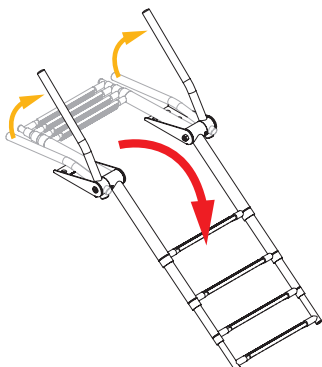

## EasyUp Telescopic ladder with handles for installation above the bathing platform

### AISI 316

The holding handle rises and lowers when the ladder is deployed.

### PATENT PENDING

Extra-large step (52.5 mm).

Mirror-polished AISI 316 stainless steel.

Code	Steps	Pipe Ø mm	Length mm		Width max mm	Height closed mm
			open	closed		
49.575.04	4	19/25/32/38	1185	480	515	60

Linked handle and ladder enables easy deployment

High handle enables easy and safe use

Folding the handle, retracts the ladder

**Osculati S.r.l.**

Via Pacinotti, 12 - 20090 Segrate (MI)  
Tel +39 02 2699 111 - info@osculati.it