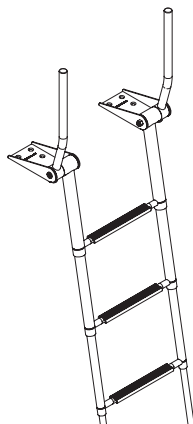

High handle enables easy and safe use