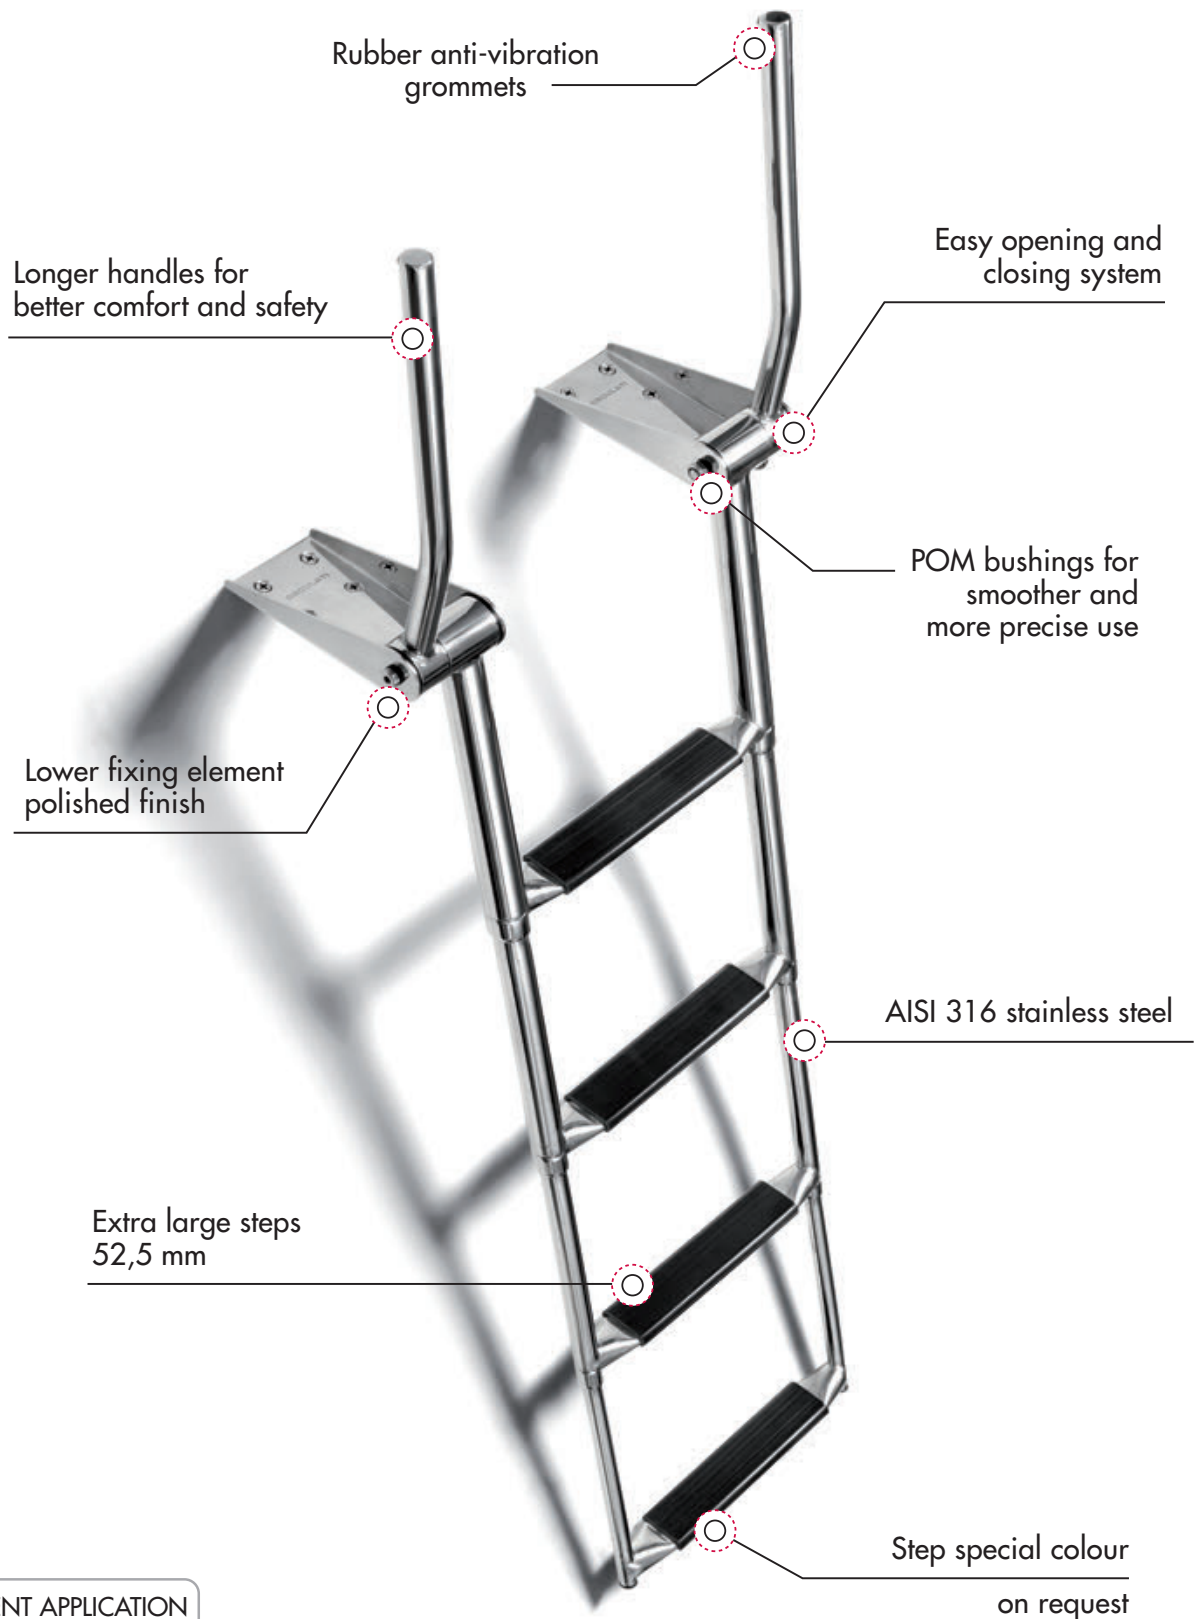

## EasyUp telescopic ladder

Installation above the bathing platform, with automatic handles for easy closure

# EasyUp telescopic ladder

Easy to retract. Easy to close.

PATENT APPLICATION  
PENDING

## EasyUp Telescopic ladder with handles for installation above the bathing platform

### AISI 316

The holding handle rises and lowers when the ladder is deployed.