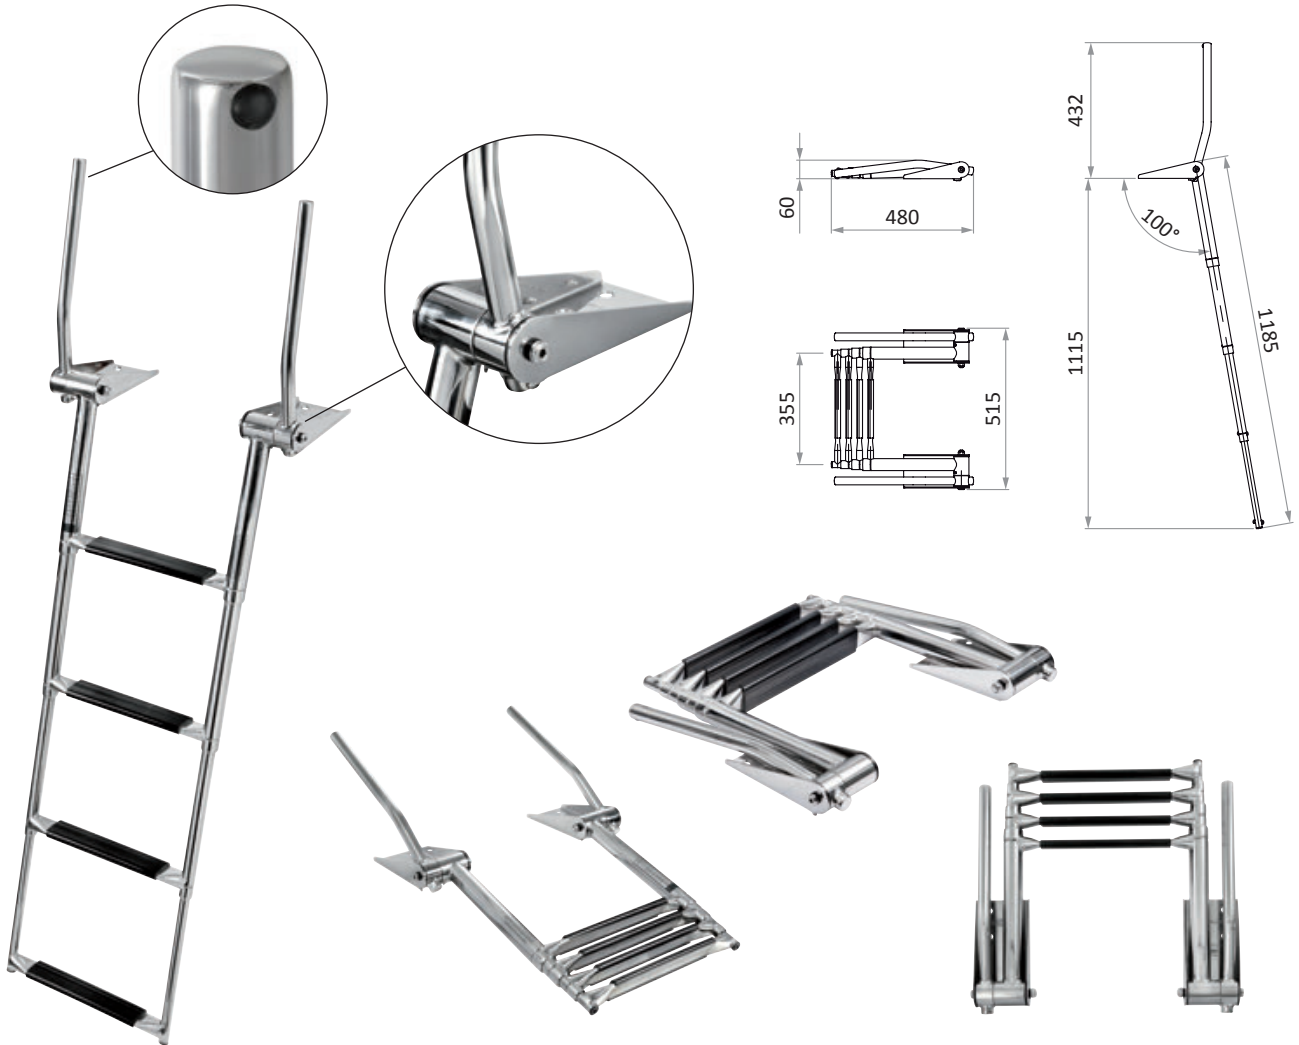

## EasyUp telescopic ladder

Installation above the bathing platform, with automatic handles for easy closure

## EasyUp Telescopic ladder with handles for installation above the bathing platform

### AISI 316

The holding handle rises and lowers when the ladder is deployed.

### PATENT PENDING

Extra-large step (52.5 mm).

Mirror-polished AISI 316 stainless steel.

Code	Steps	Pipe Ø mm	Length mm		Width max mm	Height closed mm
			open	closed		
49.575.04	4	19/25/32/38	1185	480	515	60